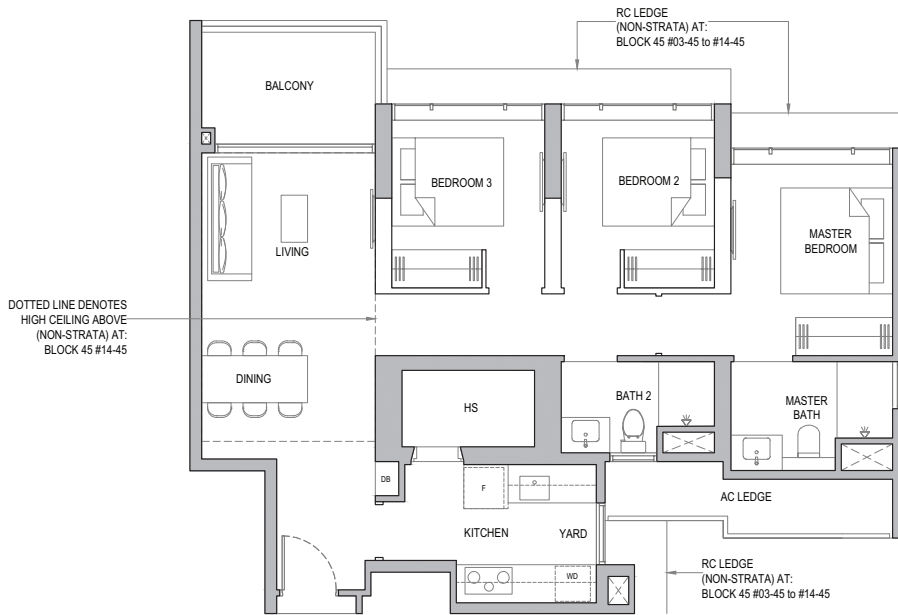

# 3 Bedroom with Yard

## TYPE CY1a

Area: 93 sq m / 1001 sq ft  
Block 45 #03-45 to #13-45

## TYPE CY1a-H

Area: 93 sq m / 1001 sq ft  
Block 45 #14-45

- Wall not allowed to be hacked or altered
- PES Private Enclosed Space
- RC Reinforced Concrete
- DB Distribution Board
- F Fridge (not included)
- WD Washer Dryer (not included)
- HS Household Shelter
- AC Air-Conditioner
- ST Storage