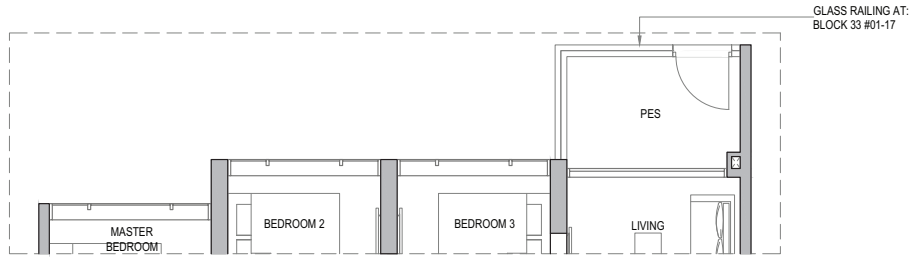

# 3 Bedroom with Yard

**TYPE CY3-P**  
 Area: 93 sq m / 1001 sq ft  
 Block 33 #01-17

**TYPE CY3**  
 Area: 93 sq m / 1001 sq ft  
 Block 33 #02-17 to #13-17

**TYPE CY3-H**  
 Area: 93 sq m / 1001 sq ft  
 Block 33 #14-17

-  Wall not allowed to be hacked or altered
- PES Private Enclosed Space
- RC Reinforced Concrete
- DB Distribution Board
- F Fridge (not included)
- WD Washer Dryer (not included)
- HS Household Shelter
- AC Air-Conditioner
- ST Storage