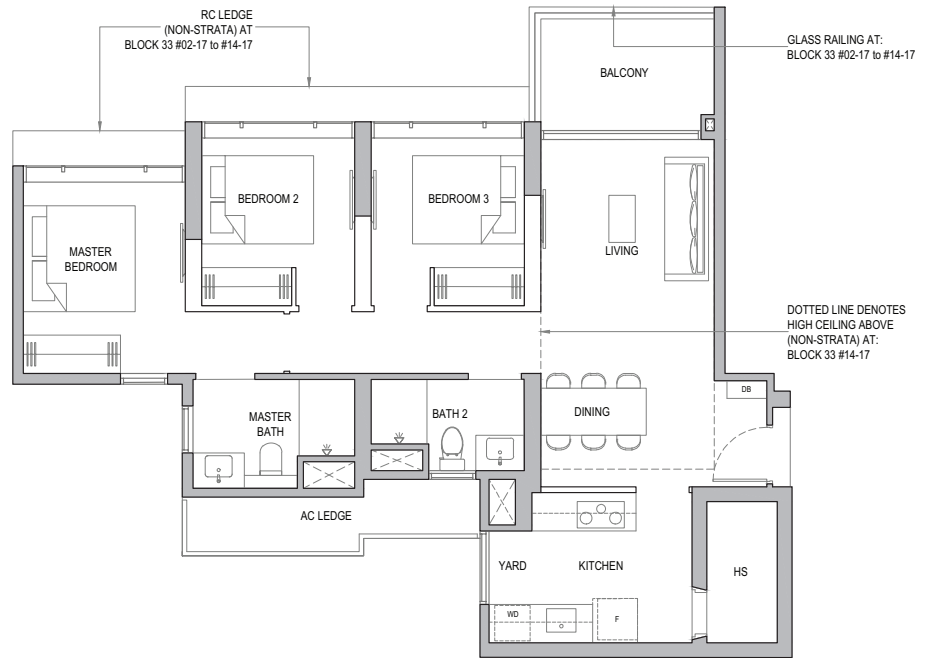

# 3 Bedroom with Yard

**TYPE CY3-P**  
 Area: 93 sq m / 1001 sq ft  
 Block 33 #01-17

**TYPE CY3**  
 Area: 93 sq m / 1001 sq ft  
 Block 33 #02-17 to #13-17

**TYPE CY3-H**  
 Area: 93 sq m / 1001 sq ft  
 Block 33 #14-17

-  Wall not allowed to be hacked or altered
- PES Private Enclosed Space
- RC Reinforced Concrete
- DB Distribution Board
- F Fridge (not included)
- WD Washer Dryer (not included)
- HS Household Shelter
- AC Air-Conditioner
- ST Storage

Areas include AC ledge, balcony and PES where applicable. The plans are subjected to change as may be required by relevant authorities. All areas and measurements stated herein as approximate and subject to final survey.