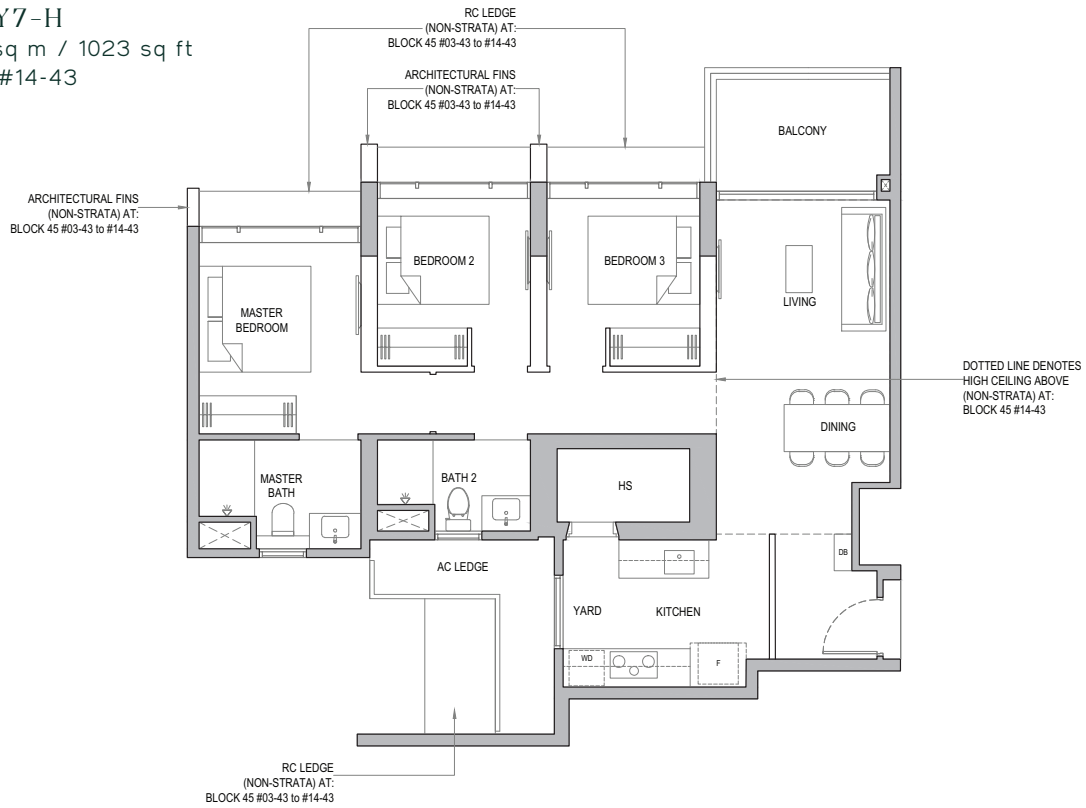

3 Bedroom with Yard

TYPE CY7

Area: 95 sq m / 1023 sq ft
Block 45 #03-43 to #13-43

TYPE CY7-H

Area: 95 sq m / 1023 sq ft
Block 45 #14-43

- Wall not allowed to be hacked or altered
- PES Private Enclosed Space
- RC Reinforced Concrete
- DB Distribution Board
- F Fridge (not included)
- WD Washer Dryer (not included)
- HS Household Shelter
- AC Air-Conditioner
- ST Storage

Areas include AC ledge, balcony and PES where applicable. The plans are subjected to change as may be required by relevant authorities. All areas and measurements stated herein as approximate and subject to final survey.